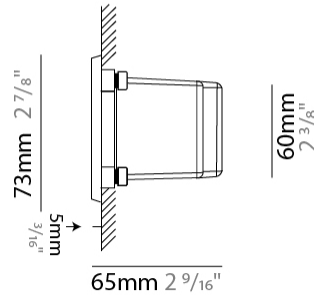

GENERAL

Series: New Green
Subseries: New Green M
Brand: Side
Division: Exterior
Mounting Type: Recessed
Mounting Location: Wall
Subcategory: Step Light

PHYSICAL

Shape: Rectangle
Length (mm): 202
Length (in): 7 ¹⁵/₁₆
Width (mm): 73
Width (in): 2 ⁷/₈
Height (mm): 65
Height (in): 2 ⁹/₁₆
Min. Recessing Depth (mm): 70
Min. Recessing Depth (in): 2 ³/₄
Light Distribution: Asymmetric
Weight (kg): 0.8
Weight (lbs): 1.76
Diffuser: Clear tempered glass
Gasket: Silicone rubber
Fixture Finish: WHI / BLK / GRY
Fixture Material: Aluminum Die Cast

ELECTRICAL

Lamp Type: LED (Zhaga Standard)
Input Wattage (W): 3.65
Total Output Wattage (W): 2.97
Dimming: Non-Dimmable
Driver Included: No
Driver Location: Remote
Driver Type: Constant Current - 120Vac
Driver Class: Class 2
Input Voltage (V): 120 - 277
Constant Current (mA): 350
Upon Request: 0-10Vdc dimming / Phase dimming 120Vac / Non-dimming 120/277Vac

LED

Color Temperature (°K): 3000 / 4000
Max. Delivered Lumen (lm): 195.7 / 204.4
Nominal Lumen (lm): 450 / 470
CRI: >90 CRI
Lamp Life (hrs): 50000

OPTICAL

Optic°: Asymmetrical

RATINGS AND CERTIFICATIONS

Certified By: Certified for North American Standards
IP rating: IP65
IK Rating: IK07

PROJECT
TYPE
SPECIFIER
QUANTITY
DATE