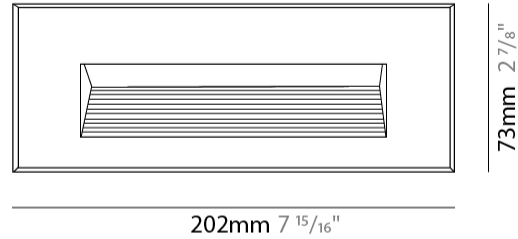

GENERAL

Series: New Green
Subseries: New Green M
Brand: Side
Division: Exterior
Mounting Type: Recessed
Mounting Location: Wall
Subcategory: Step Light

PHYSICAL

Shape: Rectangle
Length (mm): 202
Length (in): 7 ¹⁵/₁₆
Width (mm): 73
Width (in): 2 ⁷/₈
Height (mm): 65
Height (in): 2 ⁹/₁₆
Min. Recessing Depth (mm): 70
Min. Recessing Depth (in): 2 ³/₄
Light Distribution: Asymmetric
Weight (kg): 0.8
Weight (lbs): 1.76
Diffuser: Clear tempered glass
Gasket: Silicone rubber
Fixture Finish: WHI / BLK / GRY
Fixture Material: Aluminum Die Cast

ELECTRICAL

Lamp Type: LED (Zhaga Standard)
Input Wattage (W): 3.65
Total Output Wattage (W): 2.97
Dimming: Non-Dimmable
Driver Included: No
Driver Location: Remote
Driver Type: Constant Current - 120Vac
Driver Class: Class 2
Input Voltage (V): 120 - 277
Constant Current (mA): 350
Upon Request: 0-10Vdc dimming / Phase dimming 120Vac / Non-dimming 120/277Vac

LED

Color Temperature (°K): 3000 / 4000
Max. Delivered Lumen (lm): 195.7 / 204.4
Nominal Lumen (lm): 450 / 470
CRI: >90 CRI
Lamp Life (hrs): 50000

OPTICAL

Optic°: Asymmetrical

RATINGS AND CERTIFICATIONS

Certified By: Certified for North American Standards
IP rating: IP65
IK Rating: IK07

PROJECT
TYPE
SPECIFIER
QUANTITY
DATE